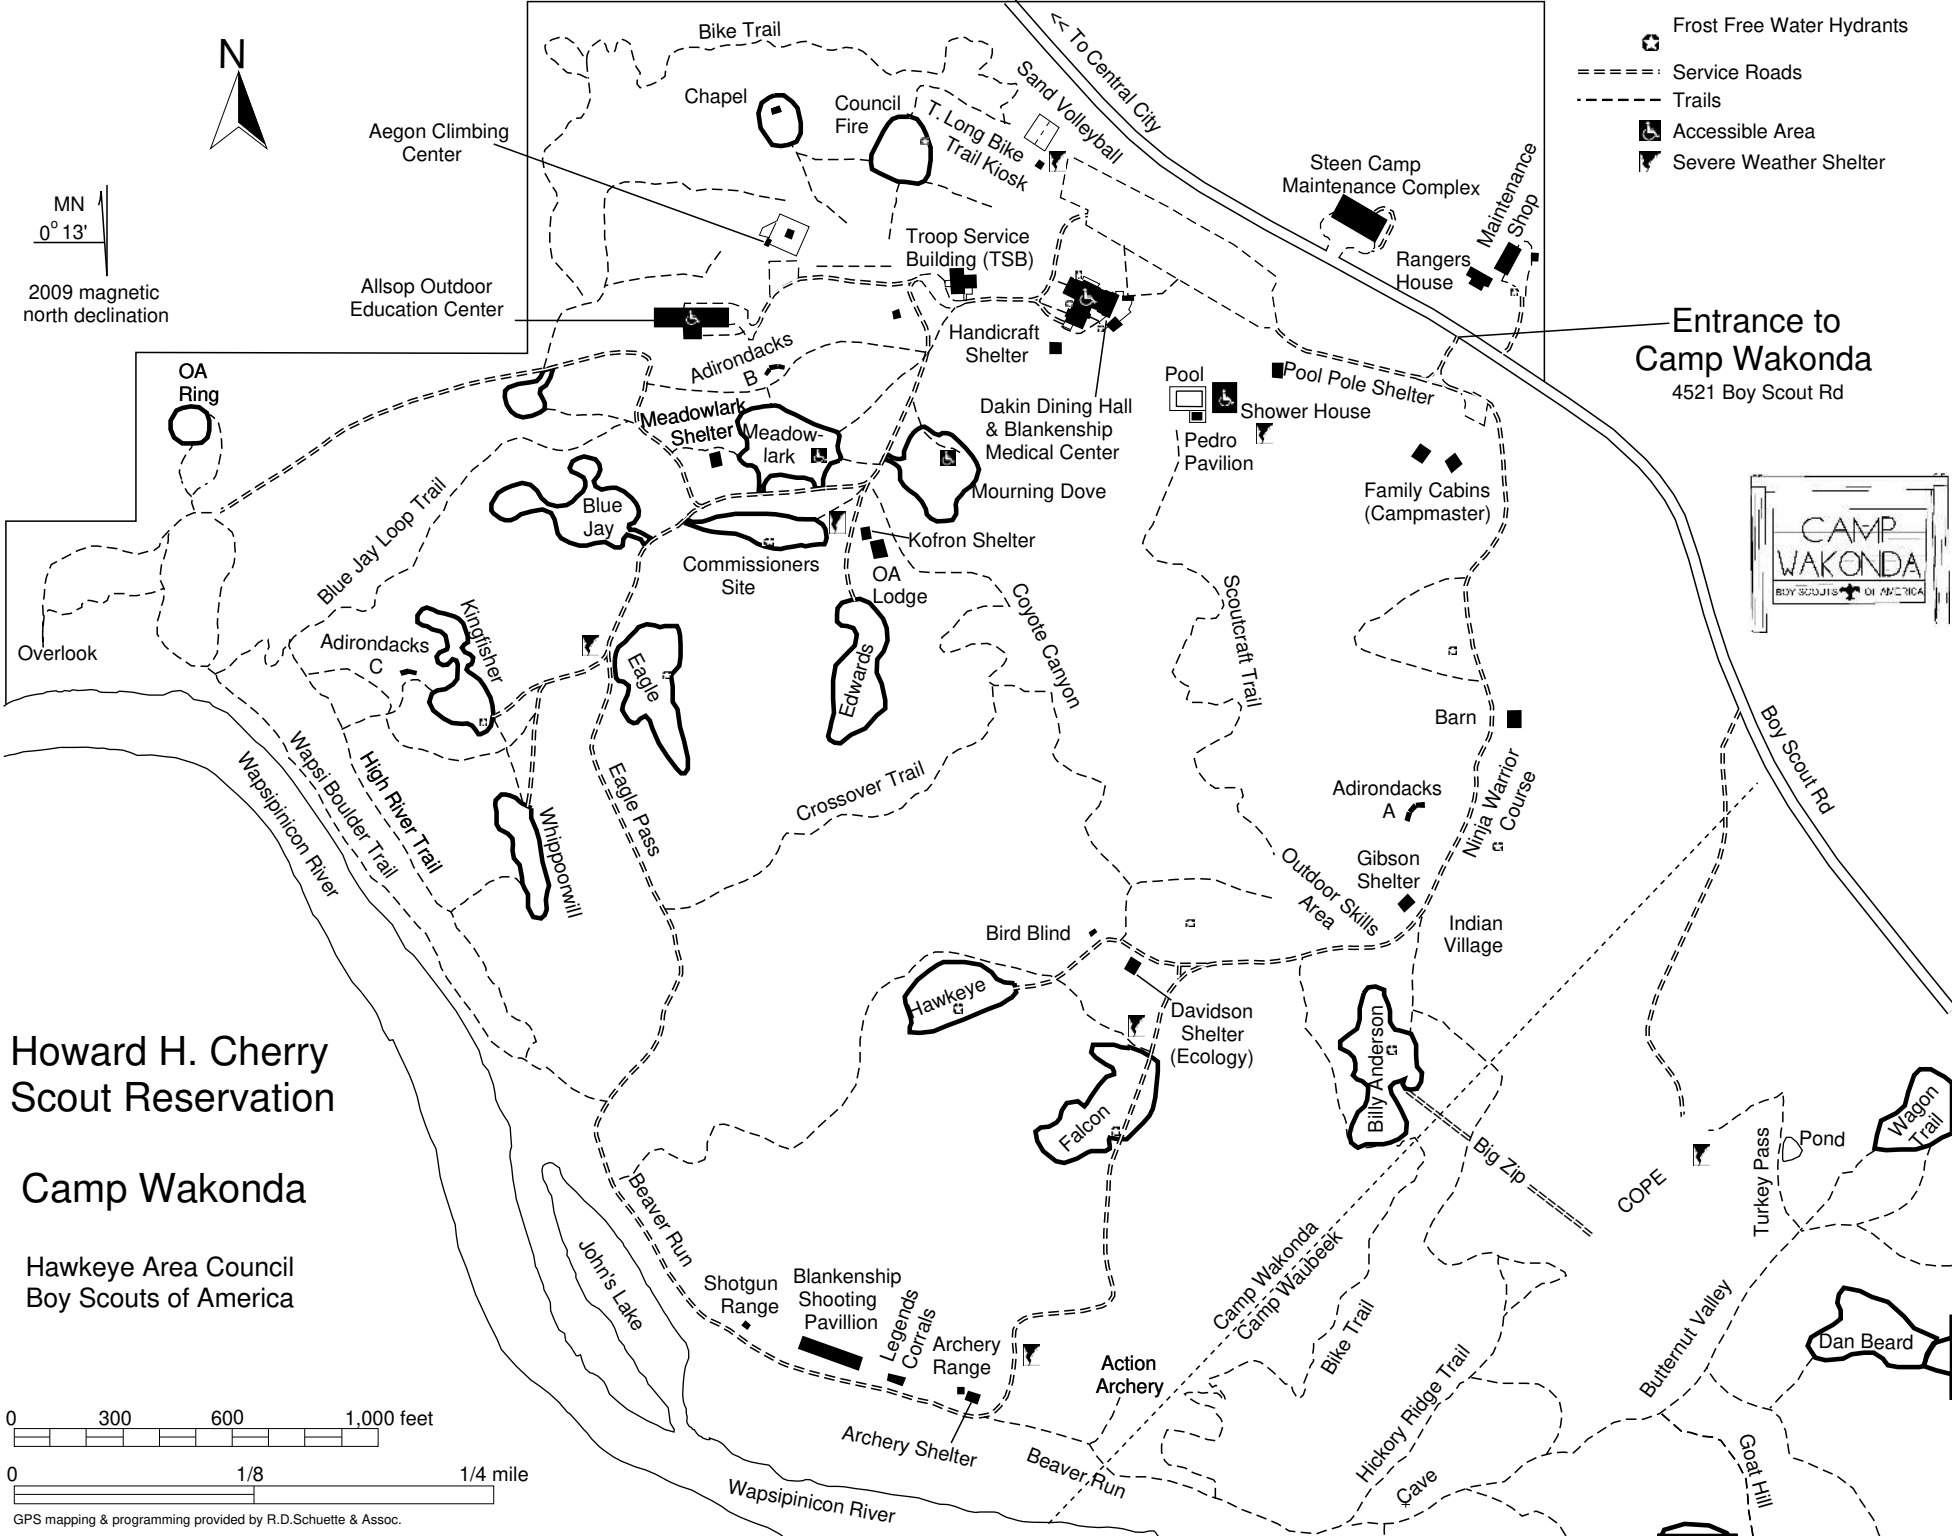

MN  
0° 13'  
2009 magnetic  
north declination

- Frost Free Water Hydrants
- Service Roads
- Trails
- Accessible Area
- Severe Weather Shelter

Entrance to  
Camp Wakonda  
4521 Boy Scout Rd

Howard H. Cherry  
Scout Reservation

Camp Wakonda

Hawkeye Area Council  
Boy Scouts of America